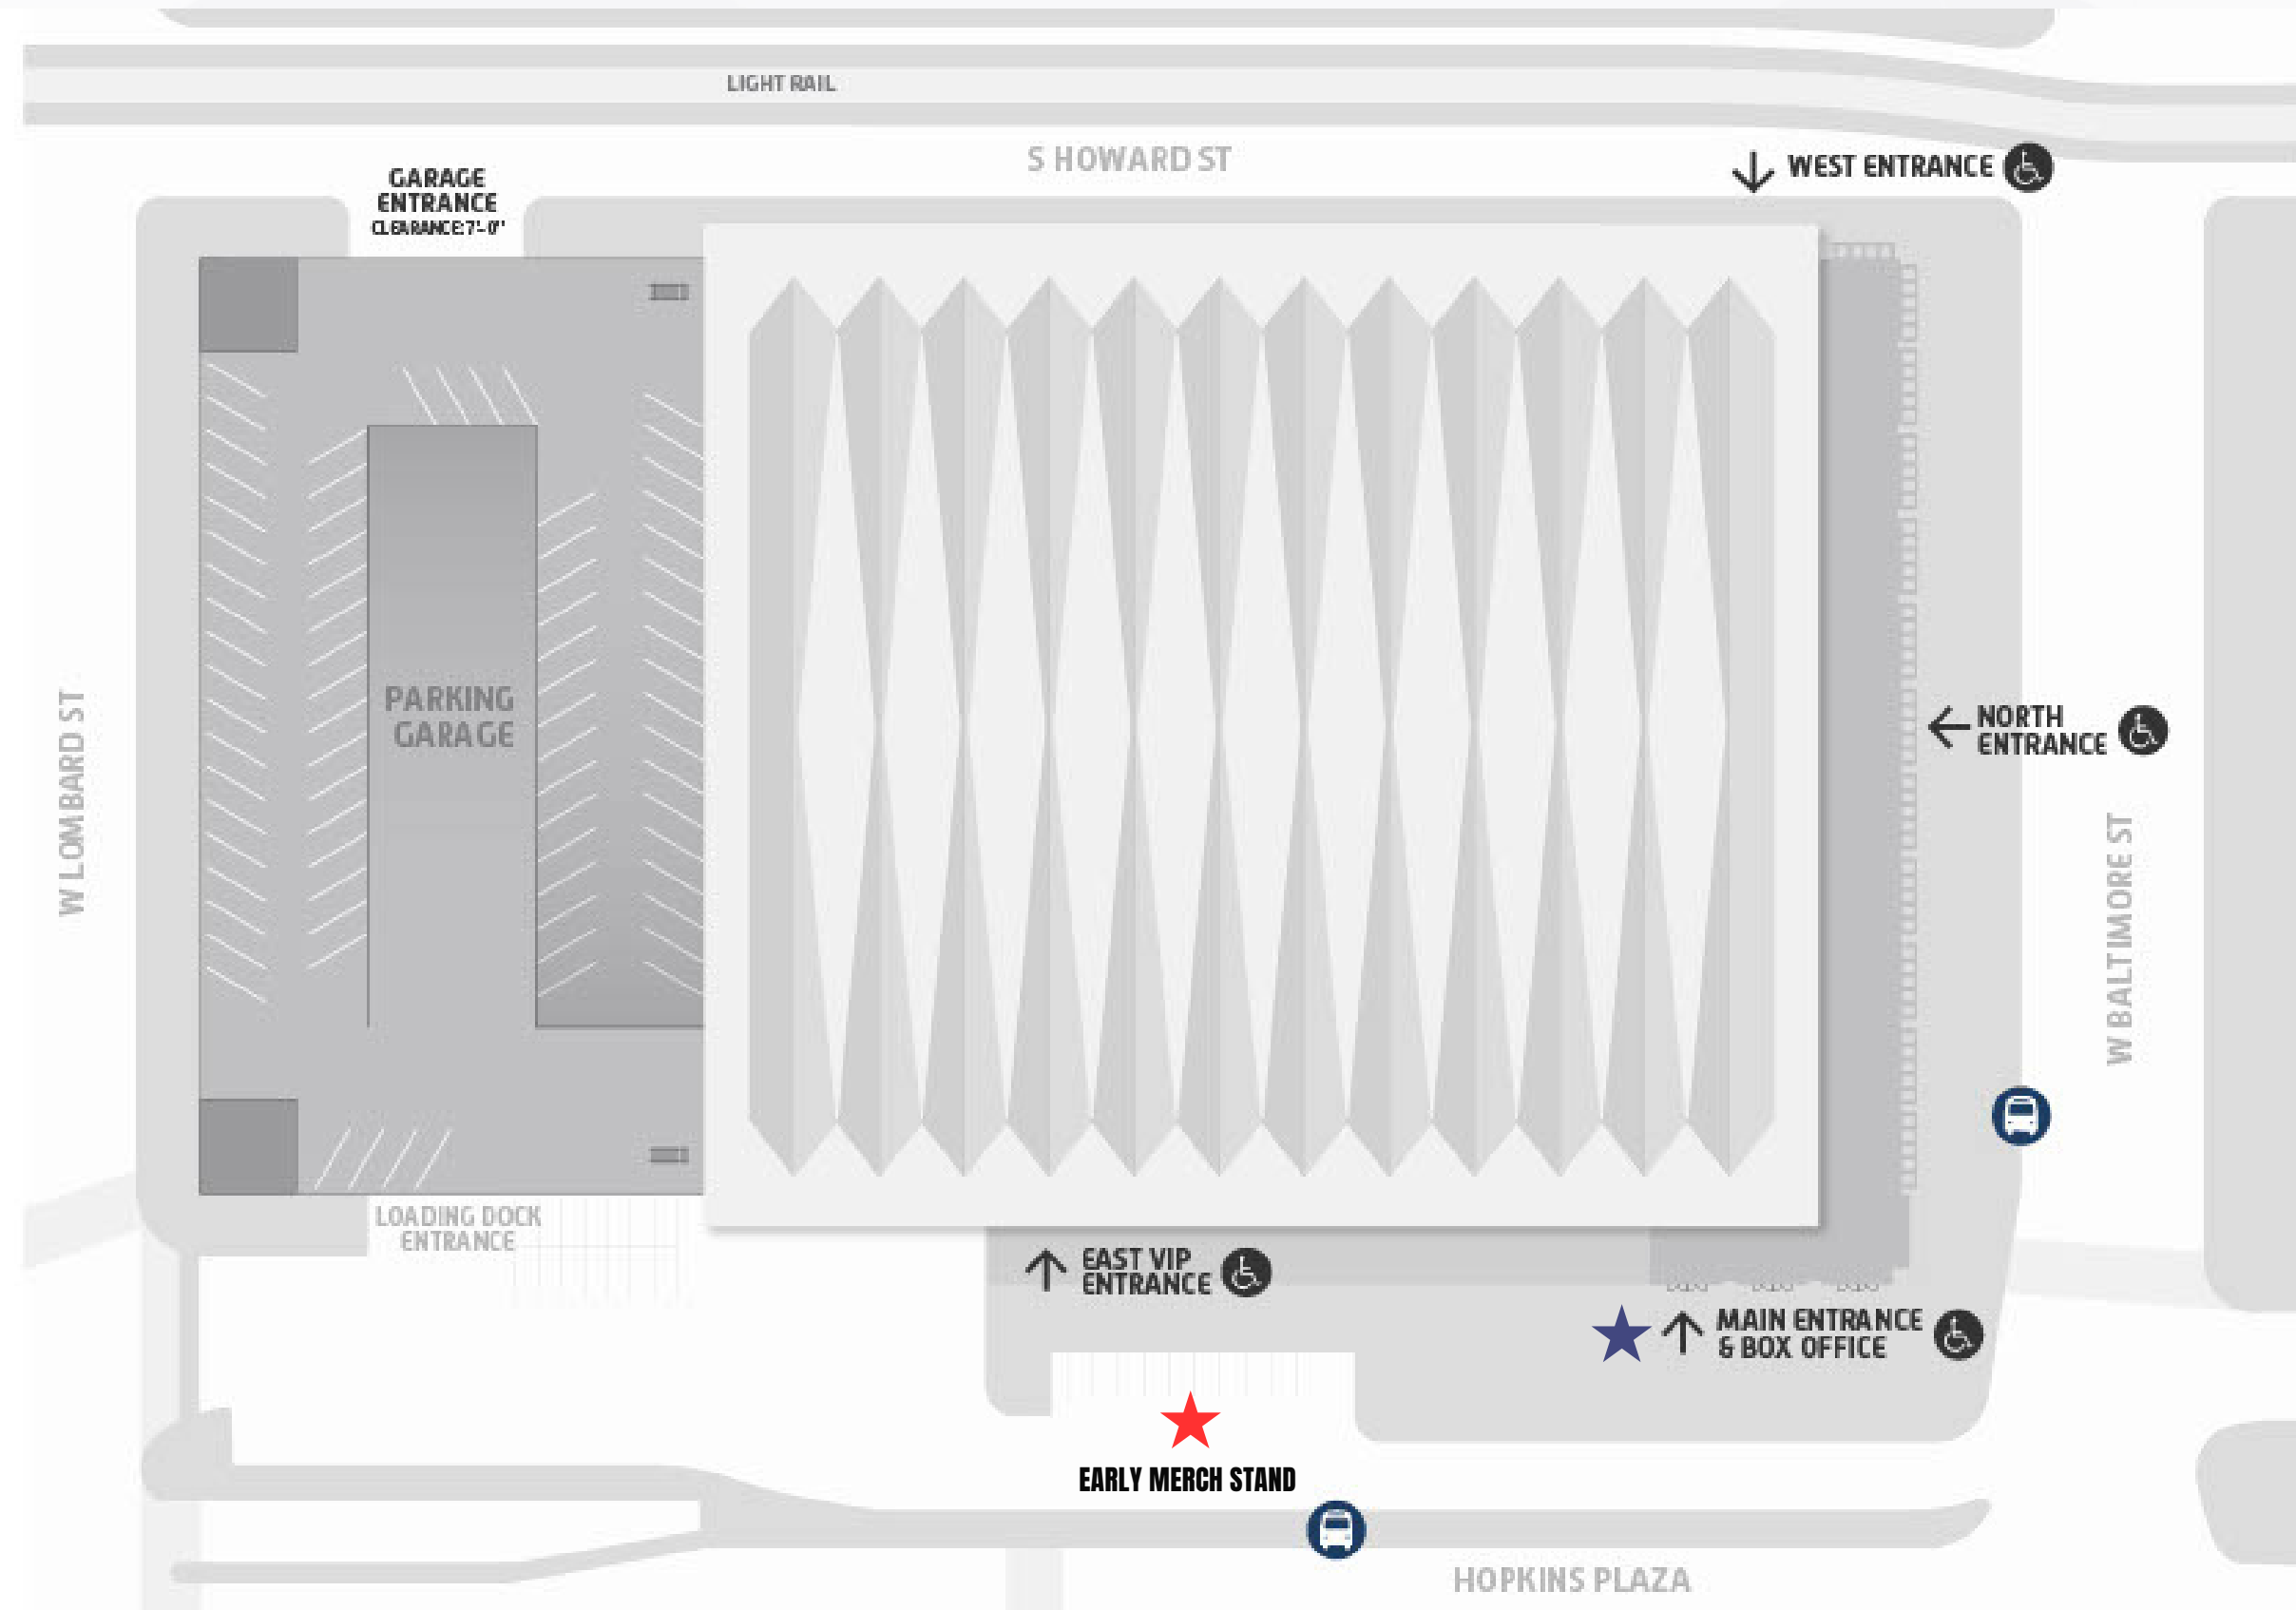

FLOOR SEAT TICKET HOLDERS

If your assigned ticket is located on the FLOOR SEATING LEVEL please enter the Arena via the Hopkins Plaza Main Entrance.

INFO

SHOP EARLY MERCH ★

Shop for early merchandise outside on the Hopkins Plaza starting at 1pm/Thursday

VENUE MAPS

SITE PLAN OVERVIEW

★ **MAIN ENTRANCE**
Access to All Levels & Seating
Box Office

EAST VIP ENTRANCE
**Must have premium ticket for entry*
East Club & Club Rooms
Access to Club Level
& Party Suites

NORTH ENTRANCE
**Not operated for all events*

WEST ENTRANCE
Access to All Levels & Seating

EXTERIOR

ALL WEAPONS
ARE STRICTLY
PROHIBITED

MRP NAME ARENA
IS PROUD TO BE A TOBACCO
AND NICOTINE-FREE VENUE

NO OUTSIDE FOOD
OR DRINK WILL BE
ALLOWED IN ARENA