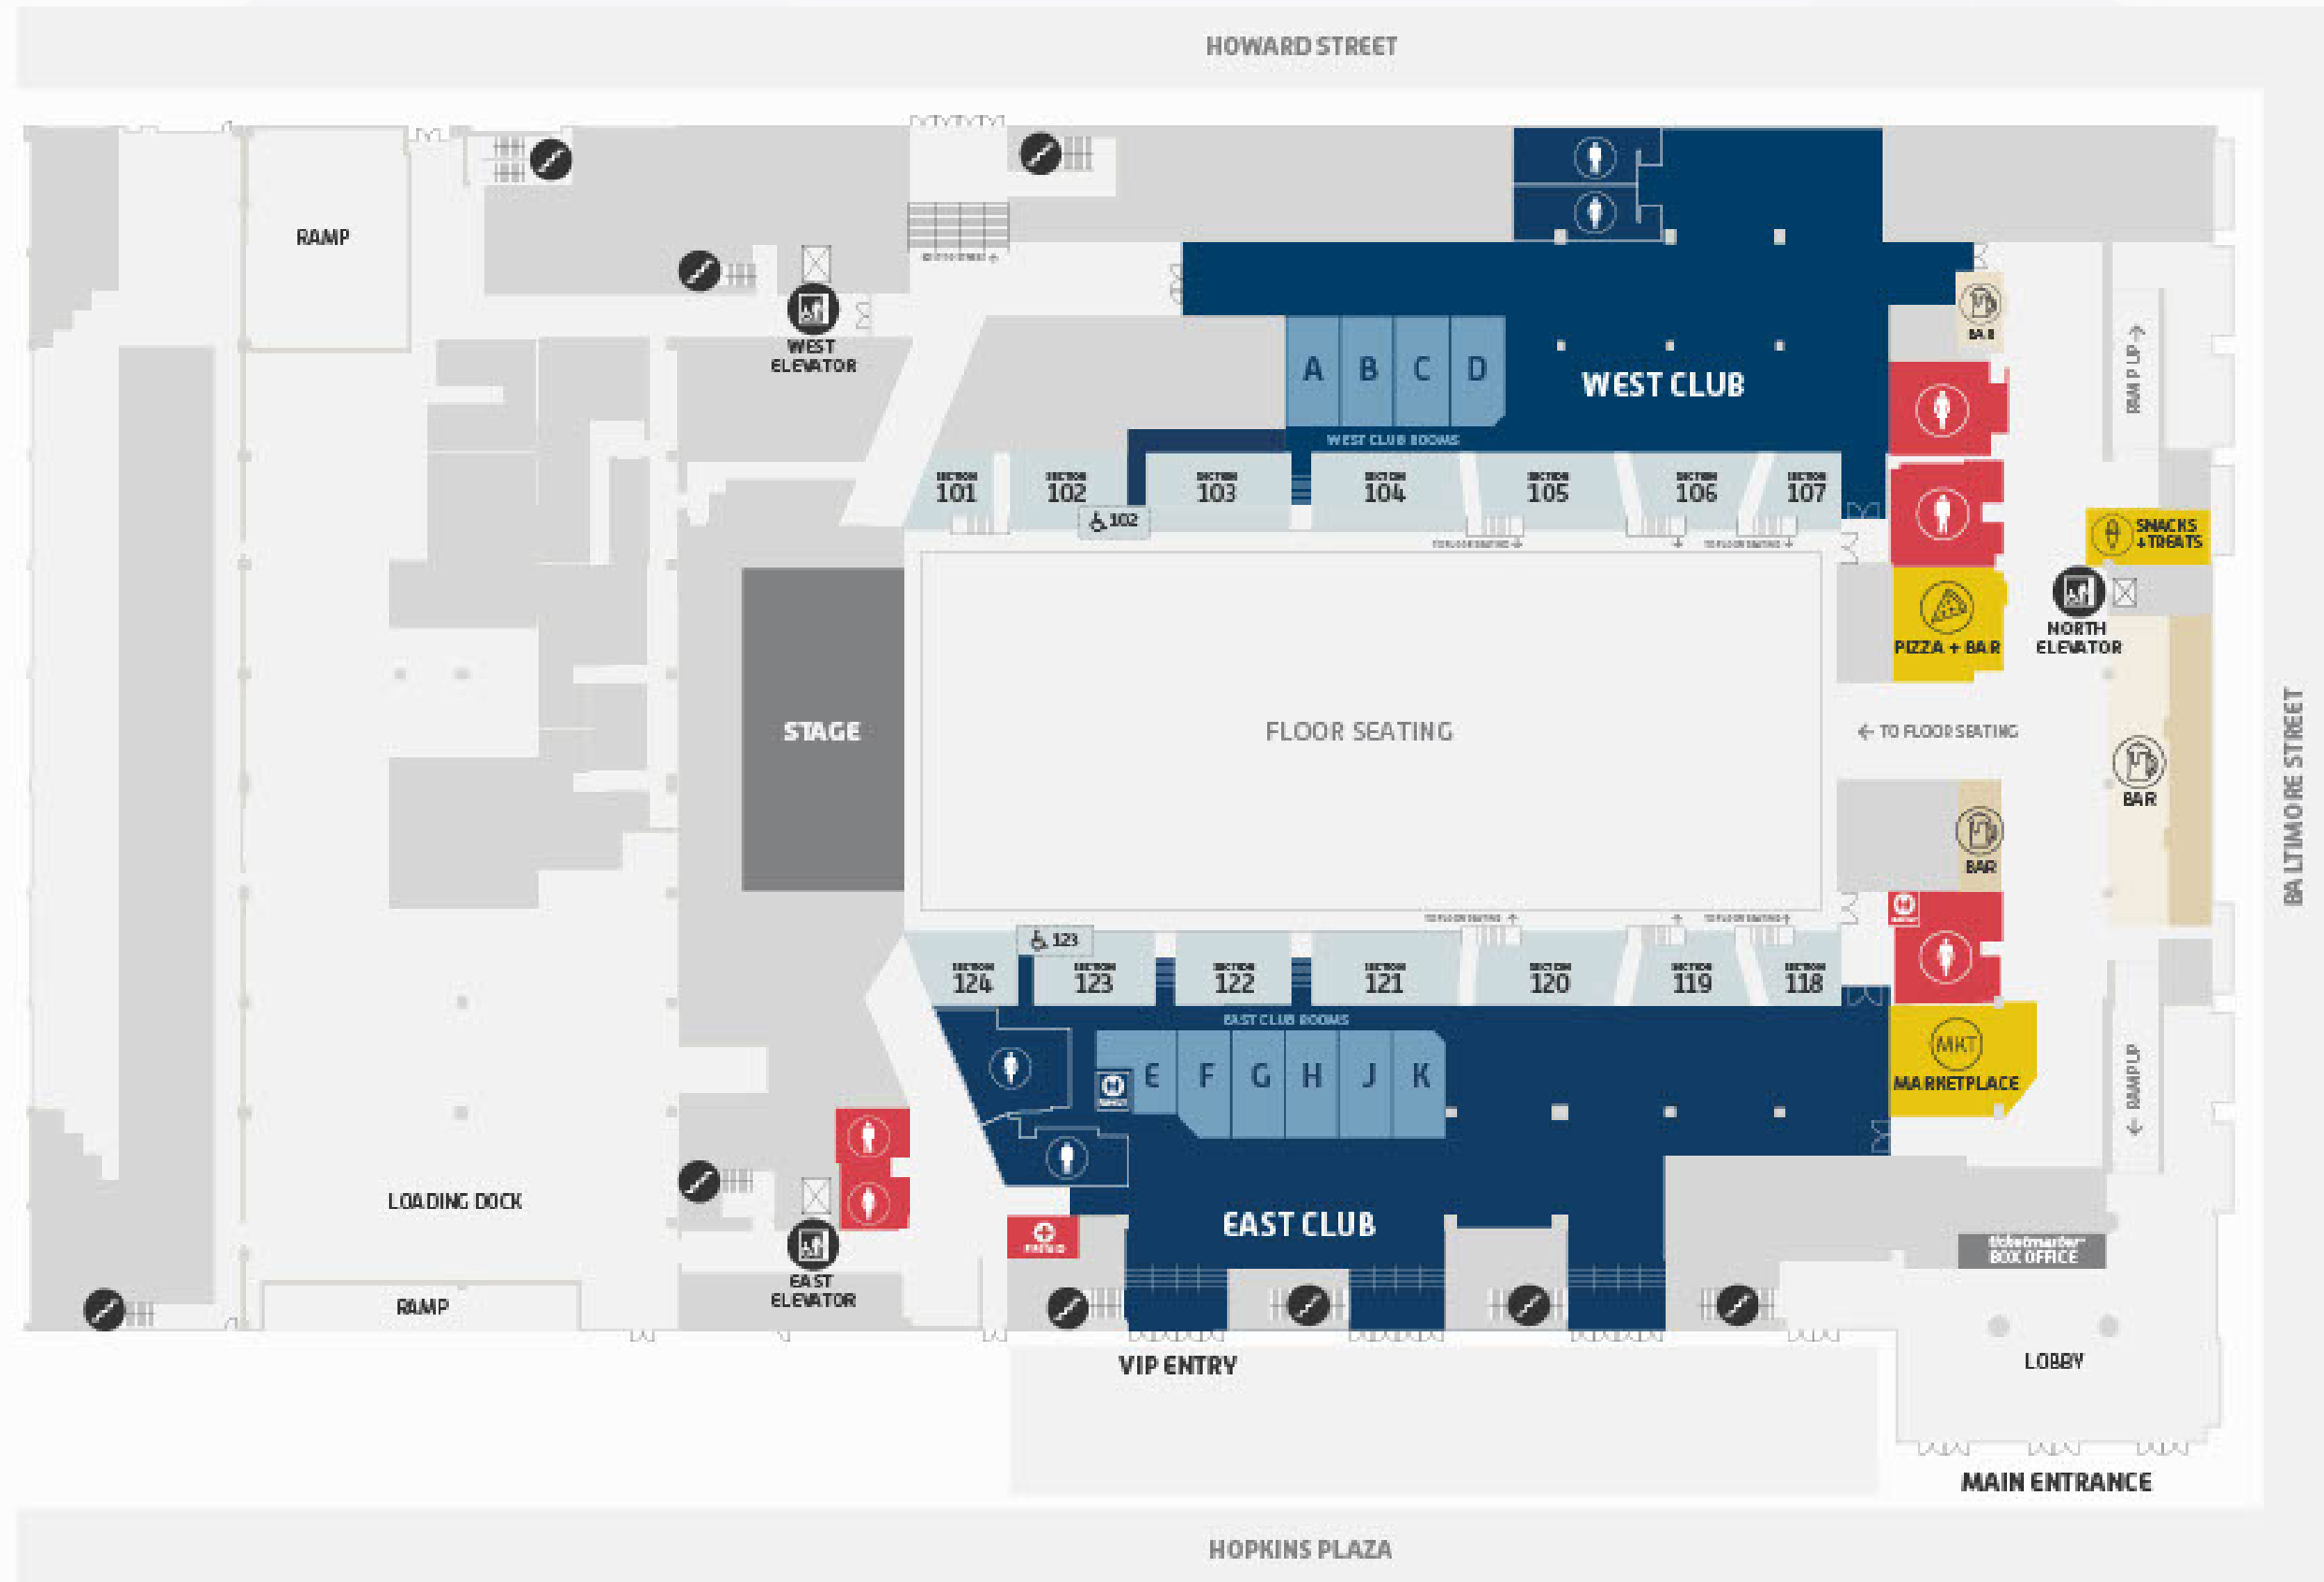

FLOOR SEAT TICKET HOLDERS

If your assigned ticket is located on the FLOOR SEATING LEVEL please enter the Arena via the Hopkins Plaza Main Entrance.

INFO

SHOP EARLY MERCH ★

Shop for early merchandise outside on the Hopkins Plaza starting at 1pm/Thursday

VENUE MAPS

SITE PLAN OVERVIEW

★ **MAIN ENTRANCE**
Access to All Levels & Seating
Box Office

EAST VIP ENTRANCE
**Must have premium ticket for entry*
East Club & Club Rooms
Access to Club Level
& Party Suites

NORTH ENTRANCE
**Not operated for all events*

WEST ENTRANCE
Access to All Levels & Seating

EXTERIOR

ALL WEAPONS
ARE STRICTLY
PROHIBITED

MRP NAME ARENA
IS PROUD TO BE A TOBACCO
AND NICOTINE-FREE VENUE

NO OUTSIDE FOOD
OR DRINK WILL BE
ALLOWED IN ARENA

VENUE MAPS

LEVEL 1 OVERVIEW

INTERIOR

- RESTROOM
- CONCESSIONS
- BAR
- FIRST AID
- STAIRS
- ELEVATOR

NEARBY FOOD

Chipotle Mexican Grill

300 W Pratt St,
Baltimore, MD 21201

Pratt Street Ale House